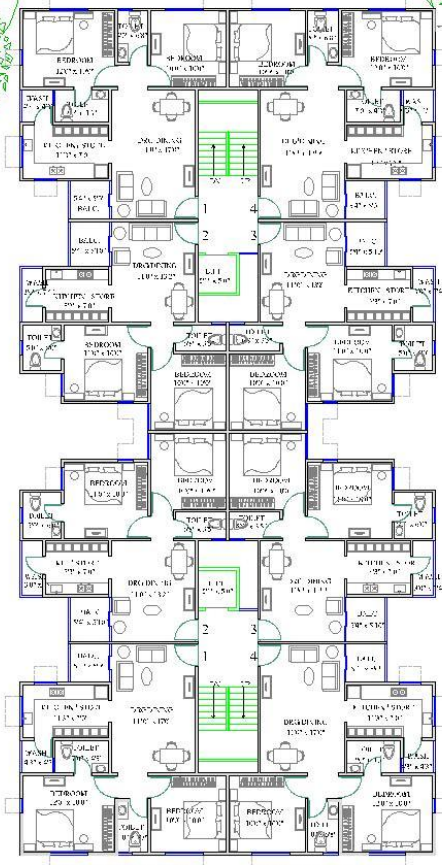

NANO

2BHK Affordable Homes

25m WIDE ROAD

ROAD GATE

UNIT PLAN -1
NANO

◀ ENT.

UNIT PLAN -2
NANO

World class location
International class living