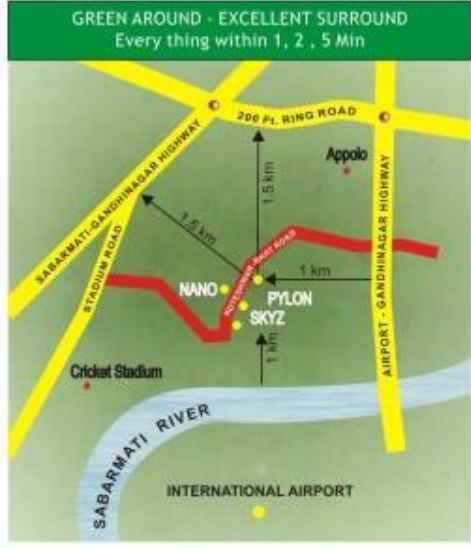

NANO

2BHK Affordable Homes

25m WIDE ROAD

ROAD GATE

UNIT PLAN -1
NANO

◀ ENT.

UNIT PLAN -2
NANO

World class location
International class living