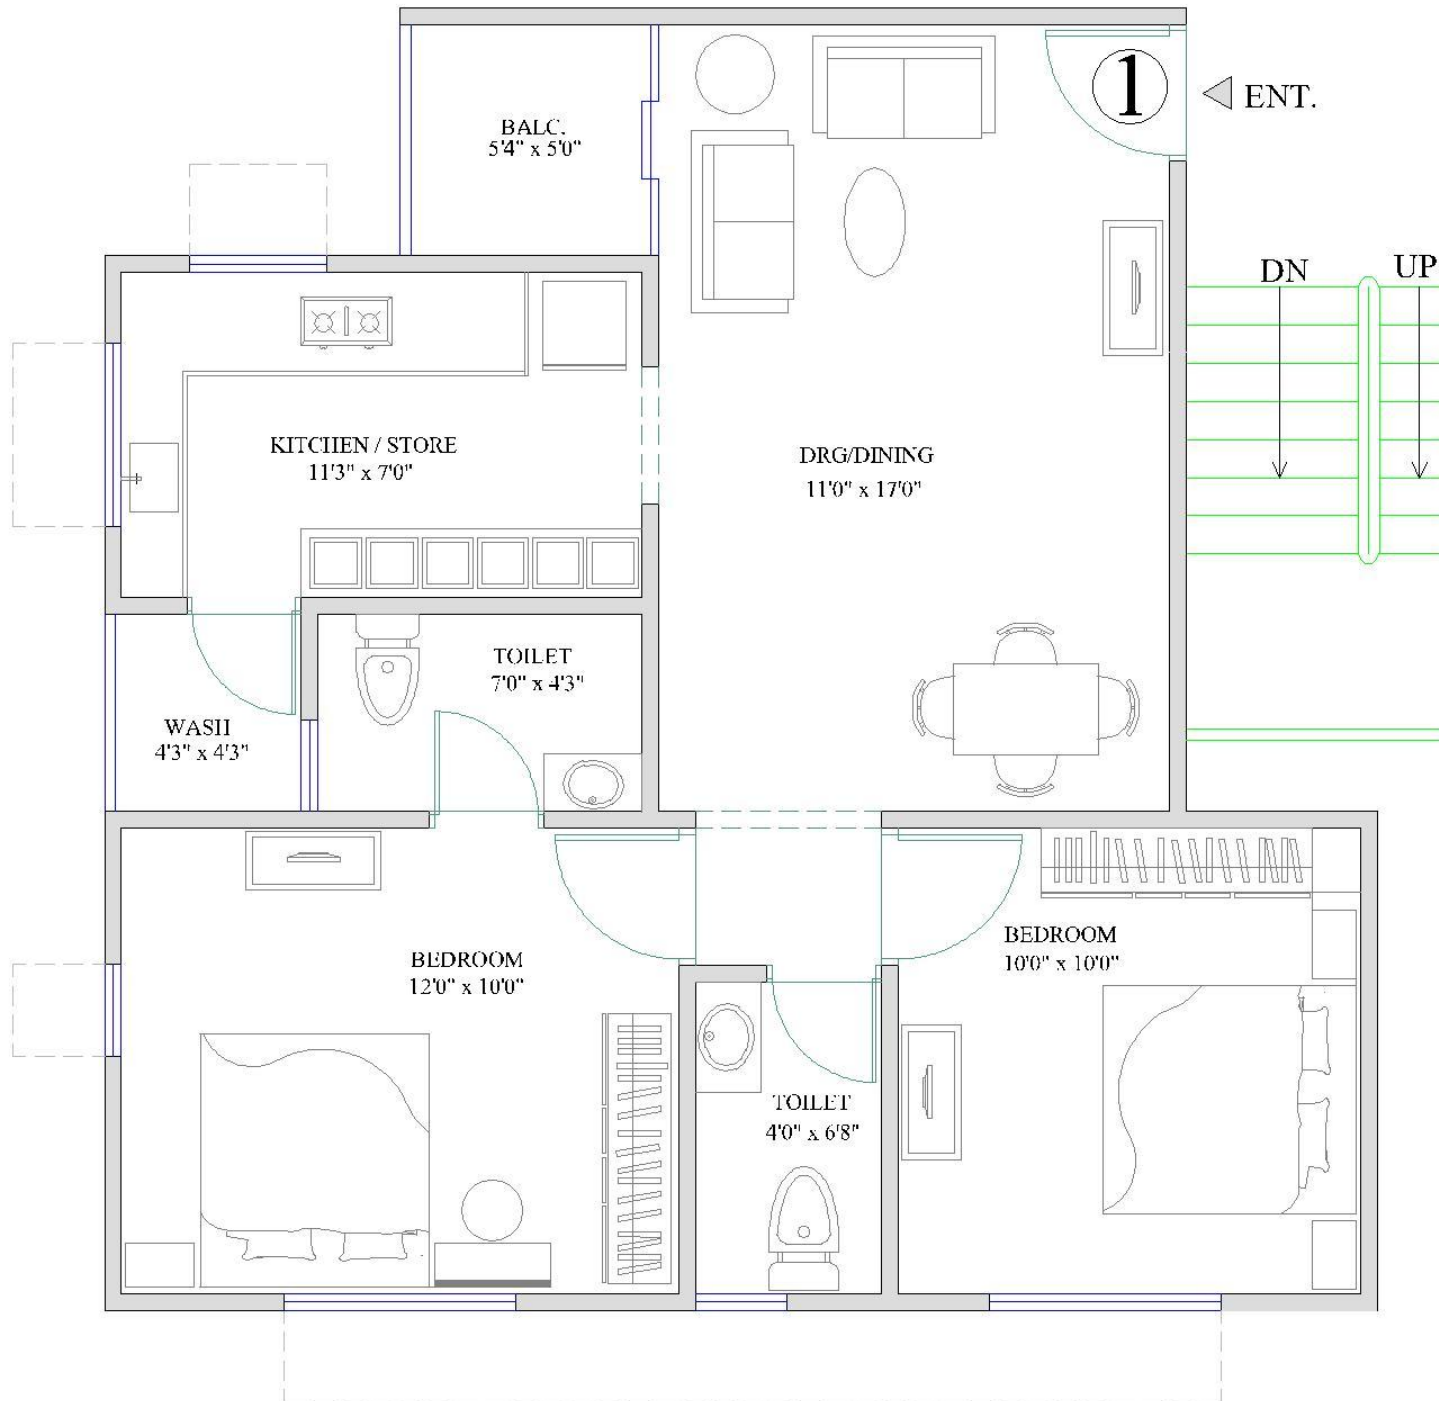

NANO

2BHK Affordable Homes

25m WIDE ROAD

ROAD GATE

UNIT PLAN -1
NANO

◀ ENT.

UNIT PLAN -2
NANO

World class location
International class living