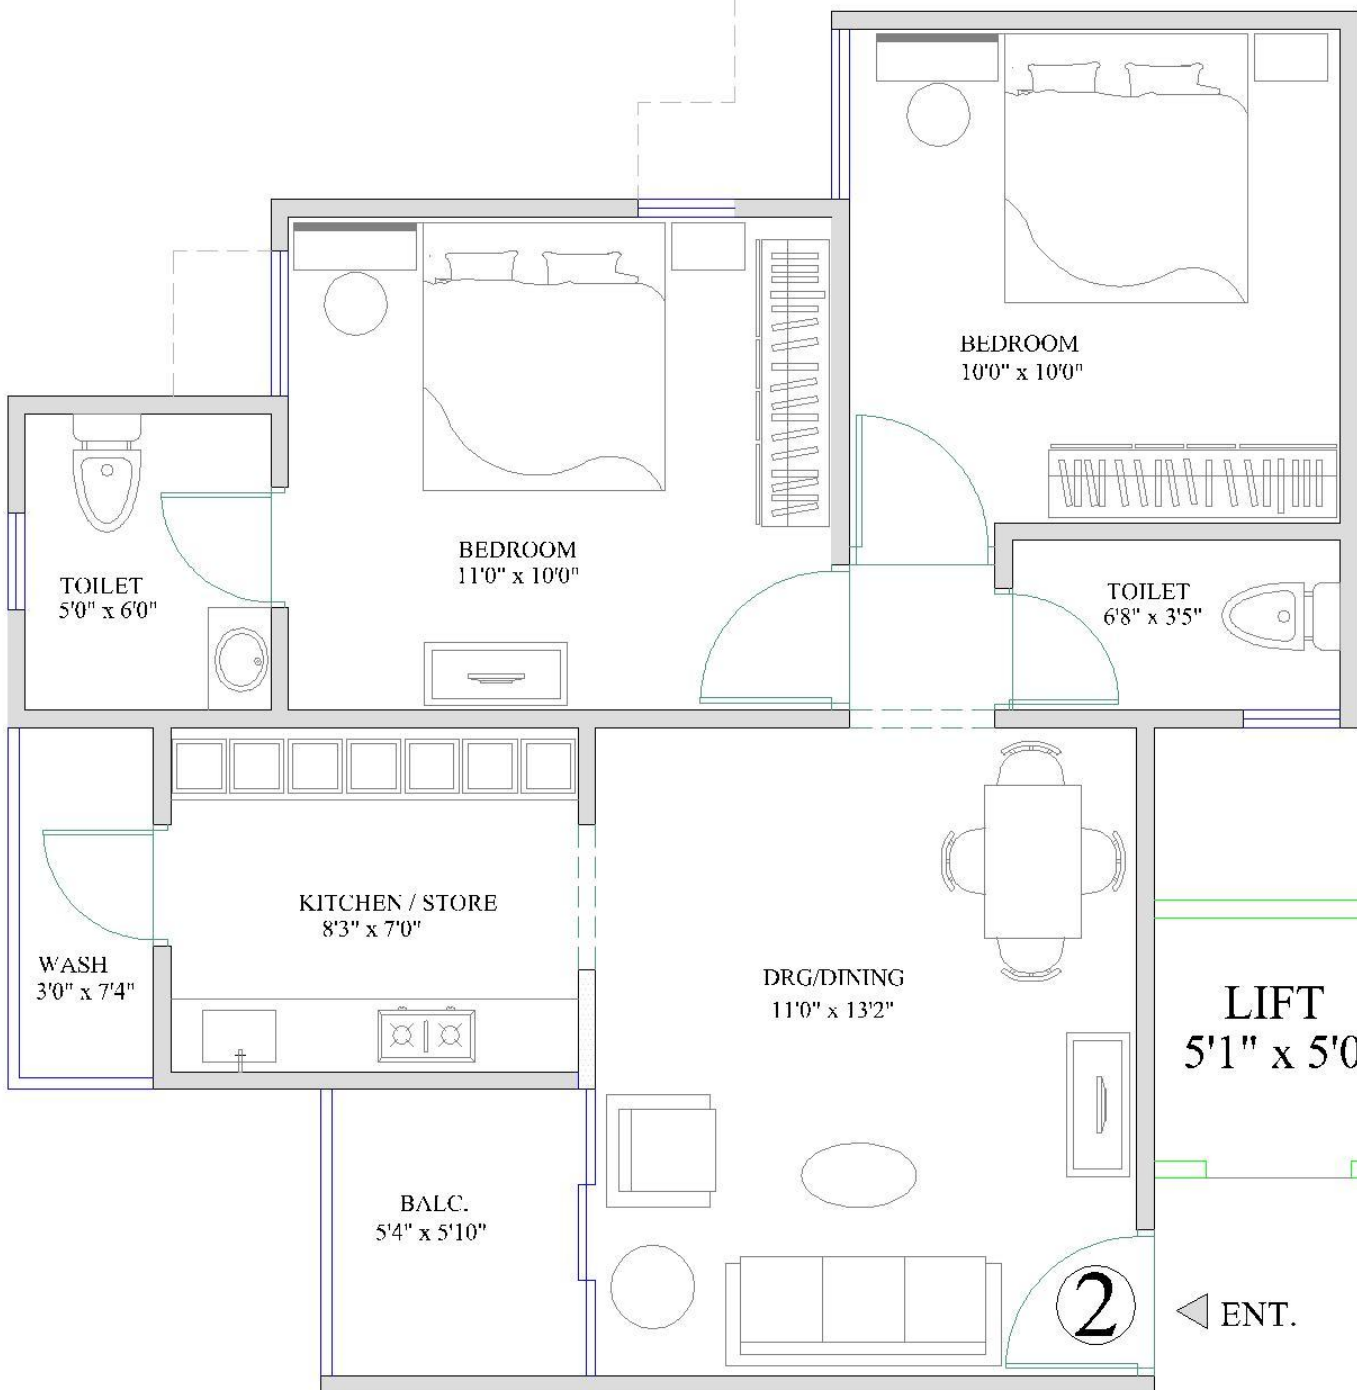

NANO

2BHK Affordable Homes

25m WIDE ROAD

ROAD GATE

UNIT PLAN -1
NANO

◀ ENT.

UNIT PLAN -2
NANO

World class location
International class living