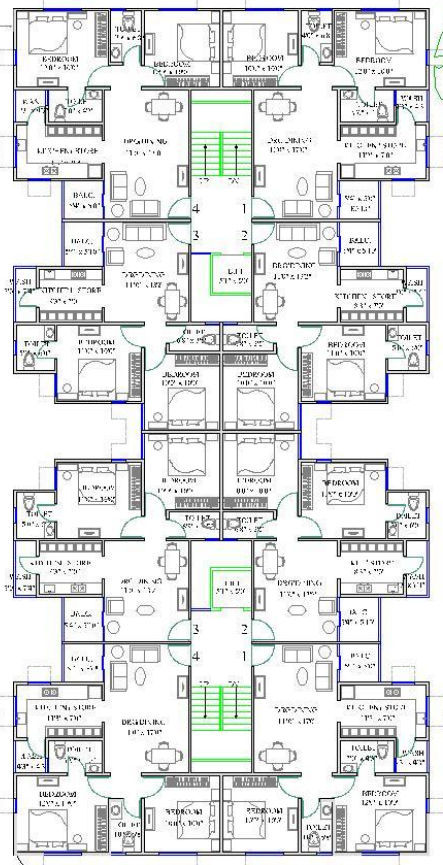

NANO

2BHK Affordable Homes

25m WIDE ROAD

ROAD GATE

UNIT PLAN -1
NANO

◀ ENT.

UNIT PLAN -2
NANO

World class location
International class living